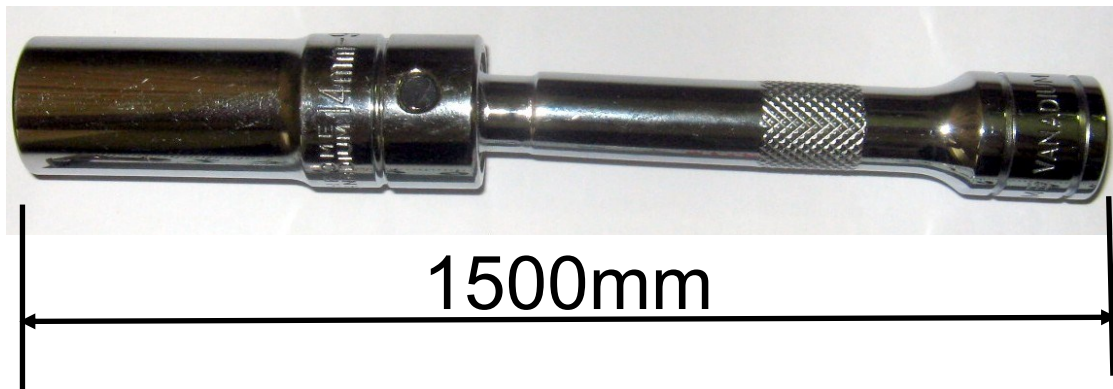

# Spark Plug Socket c/w Bi-Hex (12points) & Magnetic Swivel Joint

- **PSS14** 14mm x 3/8" square drive Bi-Hex (12points) Magnetic Swivel Spark Plug Socket. Socket Size 20mm dia x 150mm long
- **PSS16** 16mm x 3/8" square drive Bi-Hex (12points) Magnetic Swivel Spark Plug Socket. Socket Size 21mm dia x 150mm long
- 360 degree swivel action design for maximum flexibility.
- Material : durable, heat treated Chrome Vanadium steel, it also features Chrome plating and mirror polished for easy cleanup.
- Interior magnet grips your spark plugs tightly without wearing down, retaining and protecting the spark plug for easier installation.