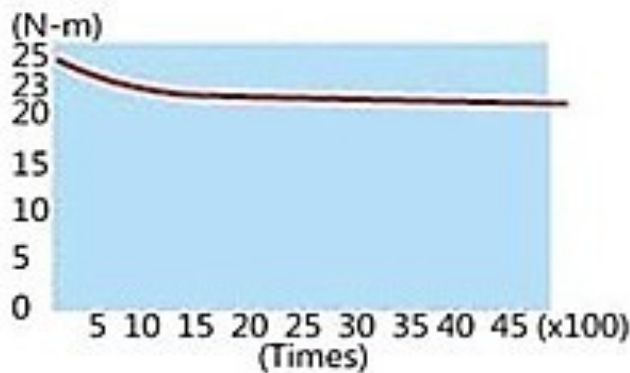

# Spark Plug Wrench c/w 12 points Torque Limiting Socket

- Spark Plug Wrench c/w 12 points Torque Limiting Socket.
- It will automatically trip when reaching the desired torque.
- No need to have the hand tightening feeling!!

14 mm MAX. TORQUE: 19Nm  
16 mm MAX. TORQUE: 20Nm  
21 mm MAX. TORQUE: 25Nm

- 14mm(9/16")
- 16mm(5/8")
- 21mm 20.8mm(13/16")

*aries marketing services*

Tel: +65 66447367 Whatsapp : +65 81337251

e-mail: [sales@ariestools.com.sg](mailto:sales@ariestools.com.sg)